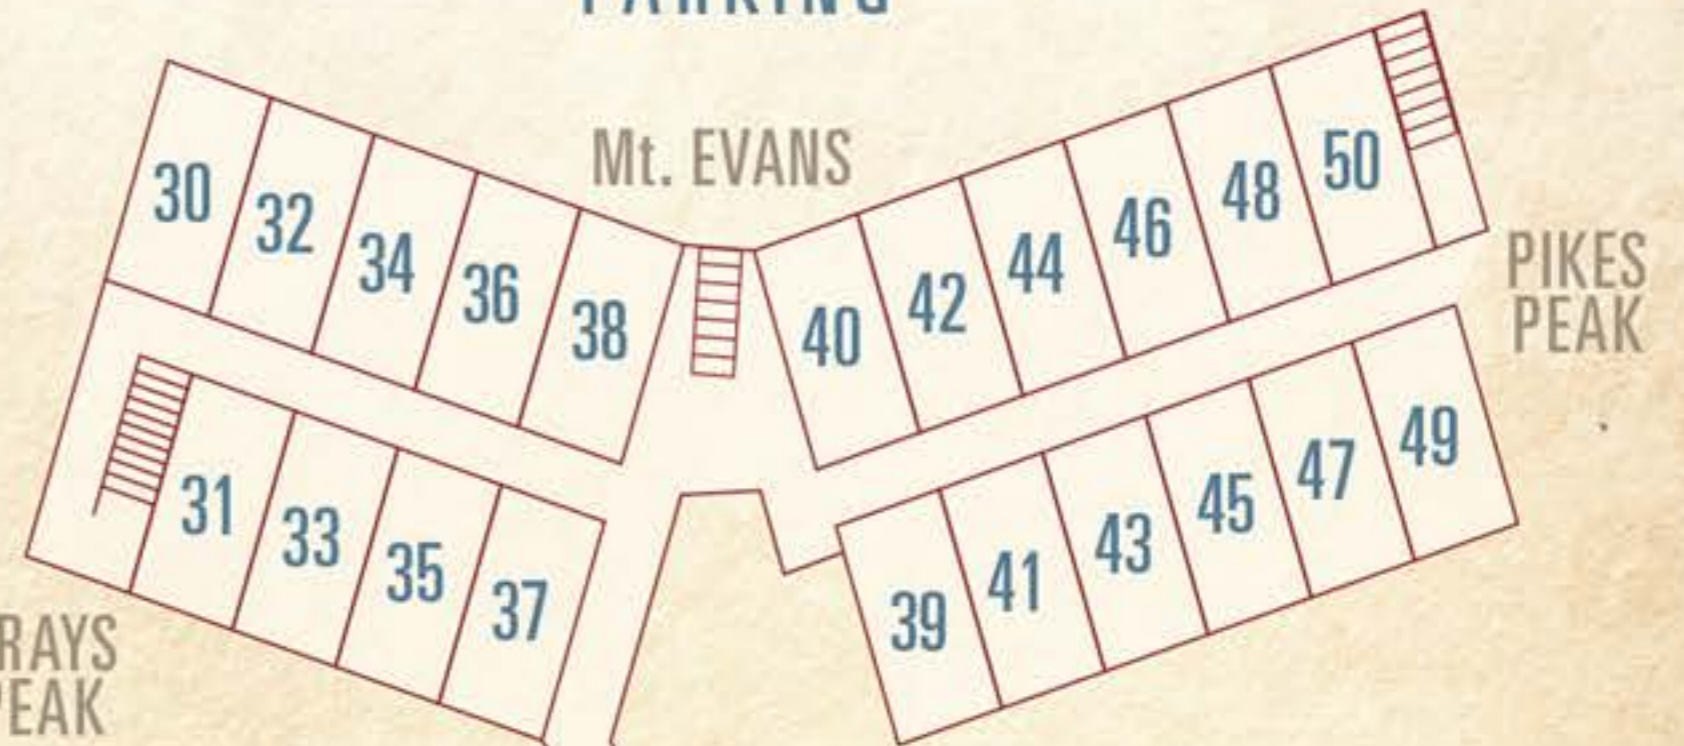

# The RIDGELINE

Hotel®  
ESTES PARK

STANLEY AVENUE

GUEST PARKING

GUEST PARKING

**WIFI**  
Ridgeline Guest  
\*WiFi does not require a password

TORREYS PEAK