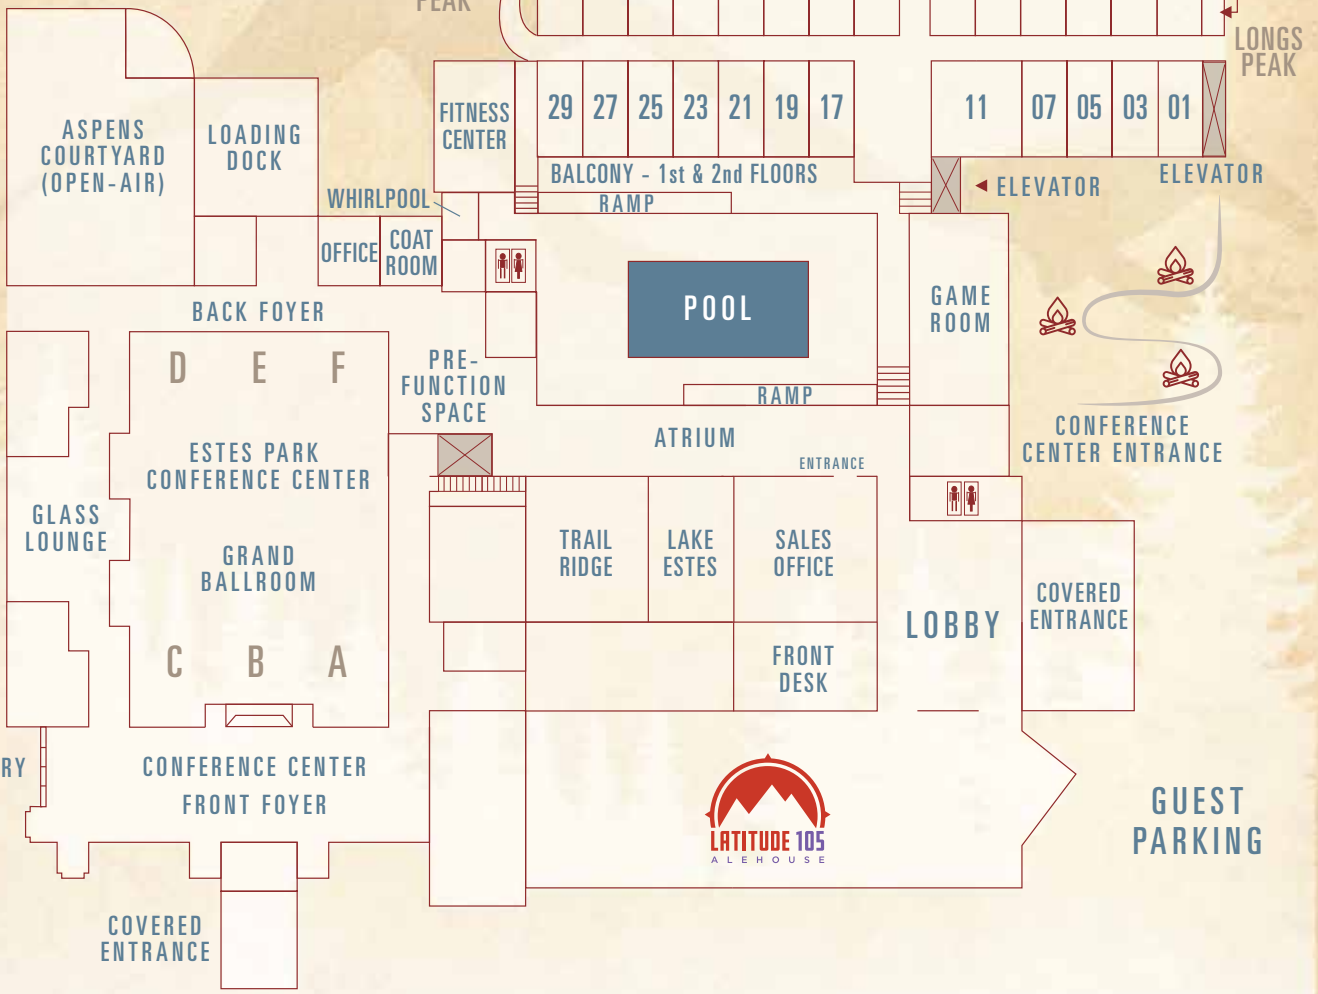

WIFI
Ridgeline Guest
 *WiFi does not
 require a password

STANLEY AVENUE

**GUEST
 PARKING**

**GUEST
 PARKING**

TORREYS
 PEAK

ST. VRAIN AVENUE